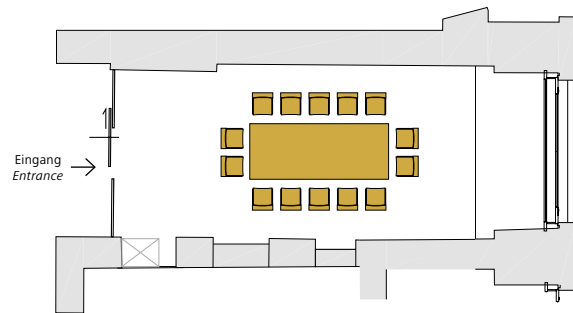

Mezzanin

31 m²

MuseumsQuartier Wien
Vermietung & Eventmanagement
event.mqw.at

MAX PERS.
20

MAX PERS.
14