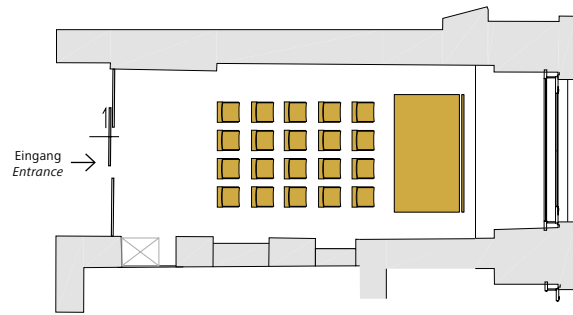

Mezzanin

31 m²

MuseumsQuartier Wien
Vermietung & Eventmanagement
event.mqw.at

MAX PERS.
20

MAX PERS.
14